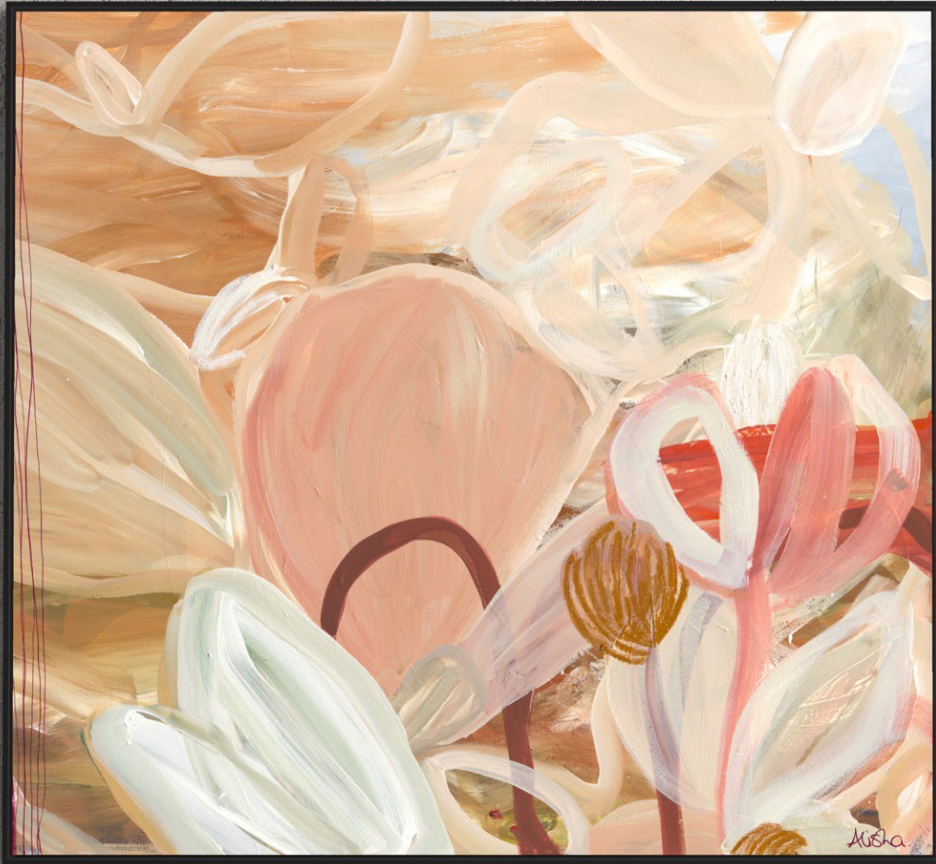

Rendered Petal

Sight and Sound

Thistled Glow

Sundae Enigma

Print Sizes

S 420mm x 594mm **M** 594mm x 841mm **L** 841mm x 1189mm **XL** 1400mm x 1850mm

Mindfulness

Print Sizes

S 550 x 550, **M** 730 x 730 **L** 950 x 950 **XL** 1400 x 1400

scorched

Sunburnt

Daydream

Sundrenched

Radiant

Afternoon Glow

Peach